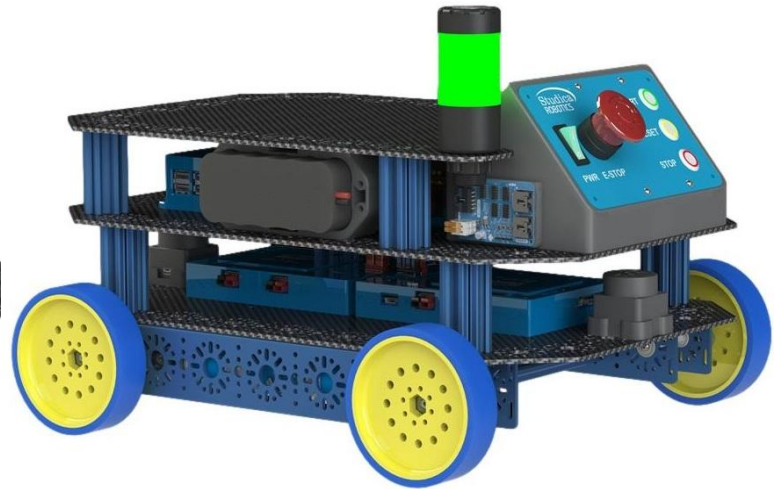

Part # 70215

WorldSkills Autonomous Mobile Robotics LYON to FULL

Item	Part #	Image	Pack Cont's	In Kit
ELECTRONICS				
High-Current Power Distribution Board	70028		1	1
Robotics Toolbox	70056		1	1
LED Light Tower	70113		1	1

Light Tower Cable for BASE Robot	70113CBL		1	1
LED Light Tower Mount	70113BM		1	1
Fuse Pack for HCPDB	70128		1	1
Combination Wrench, 8mm	70139		1	1
Parsec Distance Sensor	70149		1	2
Cobra Line Follower Sensor V3	70150		1	1
Titan Quad Motor Controller	70152		1	1
Power Control Panel V2	70171		1	1
Control Panel Mount	70171CPM		1	1
T-Mini Lidar Kit	70499		1	2
Maverick Hex Planetary Gearbox Motor w/Encoder (19.2:1 Ratio Gearbox)	75001-192		1	4
Maverick Motor with Planetary Gearbox 26.9:1, Encoder, & 6mm Hex-Shaft	75001-269		1	2
Maverick Hex Planetary Gearbox Motor w/Encoder (50.9:1 Ratio gearbox)	75001-509		1	4
Maverick Motor with Planetary Gearbox 71.2:1, Encoder, & 6mm Hex-Shaft	75001-712		1	1
Maverick Motor with Planetary Gearbox 99.5:1, Encoder, & 6mm Hex-Shaft	75001-995		1	1
Servo Manager	75016		1	1
Cypher MAX Through Bore Encoder	75051		1	4
Battery Mount & Strap	76090		1	2
4 in 1 WS500 Screwdriver	90202		1	1

U-Channel & Extrusion				
192mm T-Slot Extrusion	76125		1	2
64mm T-Slot Extrusion	76129		1	8
Mounting Plates				
Robot Base Plate B(432mm x 336mm x 3mm)	73998		1	2
Robot Base Plate T(432mm x 336mm x 3mm)	73999		1	1
Clover Motor Mount	76137		1	6
6mm Hex Shaft Servo Hub	76149H		1	2
Axles, Slides, Rack & Pinion				
6mm x 35mm Hex-Shaft (6 pack)	76159H-6		6	1
6mm x 70mm Hex-Shaft (6 pack)	76160H-6		6	1
6mm x 96mm Hex-Shaft (6 pack)	76161H-6		6	1
6mm x 432mm Hex-Shaft (2 pack)	76162H-2		2	1
Rack & Pinion 6mm Hex Shaft Set (2 pack)	76170H		1	2
Screws & Nuts				
Removable Thread Locker	70011		1	1
M3 x 25mm Socket Head Cap Screw (pack of 50)	76214-50		50	1
M3 Stainless Steel Flat Washer (10 pack)	76217		10	5
M3 x 10mm Thread Locking Button Head Hex Drive Screw (10 pack)	76218		10	10