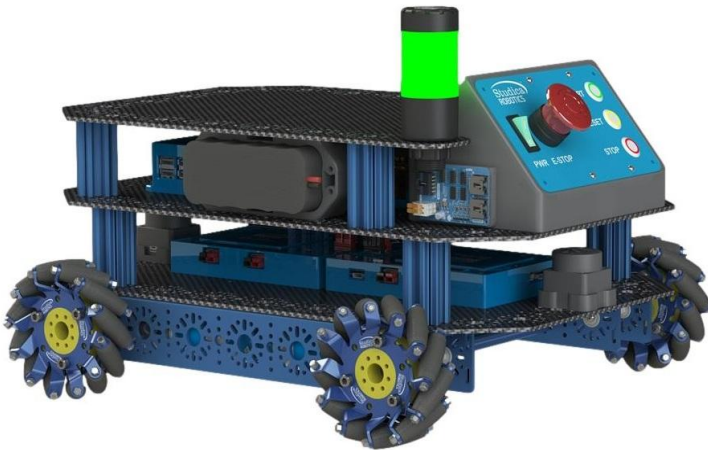

Part # 70215

WorldSkills Autonomous Mobile Robotics LYON to FULL

Item	Part #	Image	Pack Cont's	In Kit
ELECTRONICS				
High-Current Power Distribution Board	70028		1	1
Robotics Toolbox	70056		1	1
LED Light Tower	70113		1	1

Light Tower Cable for BASE Robot	70113CBL		1	1
LED Light Tower Mount	70113BM		1	1
Fuse Pack for HCPDB	70128		1	1
Combination Wrench, 8mm	70139		1	1
Parsec Distance Sensor	70149		1	2
Cobra Line Follower Sensor V3	70150		1	1
Titan Quad Motor Controller	70152		1	1
Power Control Panel V2	70171		1	1
Control Panel Mount	70171CPM		1	1
T-Mini Lidar Kit	70499		1	2
Maverick Hex Planetary Gearbox Motor w/Encoder (19.2:1 Ratio Gearbox)	75001-192		1	4
Maverick Motor with Planetary Gearbox 26.9:1, Encoder, & 6mm Hex-Shaft	75001-269		1	2
Maverick Hex Planetary Gearbox Motor w/Encoder (50.9:1 Ratio gearbox)	75001-509		1	4
Maverick Motor with Planetary Gearbox 71.2:1, Encoder, & 6mm Hex-Shaft	75001-712		1	1
Maverick Motor with Planetary Gearbox 99.5:1, Encoder, & 6mm Hex-Shaft	75001-995		1	1
Servo Manager	75016		1	1
Cypher MAX Through Bore Encoder	75051		1	4
Battery Mount & Strap	76090		1	2
4 in 1 WS500 Screwdriver	90202		1	1

U-Channel & Extrusion				
192mm T-Slot Extrusion	76125		1	2
64mm T-Slot Extrusion	76129		1	8
Mounting Plates				
Robot Base Plate B(432mm x 336mm x 3mm)	73998		1	2
Robot Base Plate T(432mm x 336mm x 3mm)	73999		1	1
Clover Motor Mount	76137		1	6
6mm Hex Shaft Servo Hub	76149H		1	2
Axles, Slides, Rack & Pinion				
6mm x 35mm Hex-Shaft (6 pack)	76159H-6		6	1
6mm x 70mm Hex-Shaft (6 pack)	76160H-6		6	1
6mm x 96mm Hex-Shaft (6 pack)	76161H-6		6	1
6mm x 432mm Hex-Shaft (2 pack)	76162H-2		2	1
Rack & Pinion 6mm Hex Shaft Set (2 pack)	76170H		1	2
Screws & Nuts				
Removable Thread Locker	70011		1	1
M3 x 25mm Socket Head Cap Screw (pack of 50)	76214-50		50	1
M3 Stainless Steel Flat Washer (10 pack)	76217		10	5
M3 x 10mm Thread Locking Button Head Hex Drive Screw (10 pack)	76218		10	10