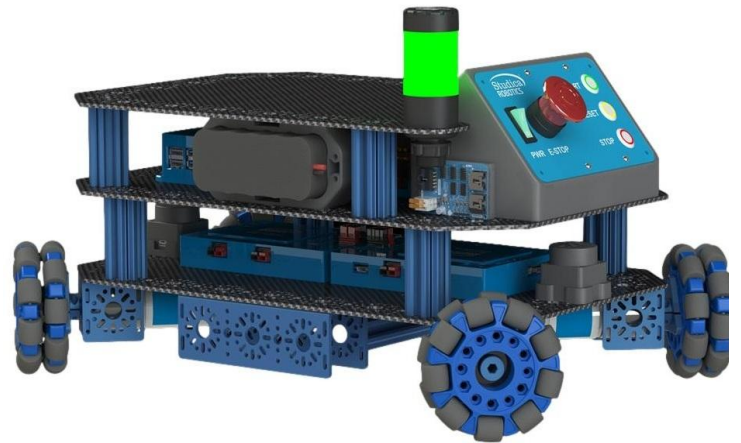

Part # 70215

WorldSkills Autonomous Mobile Robotics LYON to FULL

Item	Part #	Image	Pack Cont's	In Kit
ELECTRONICS				
High-Current Power Distribution Board	70028		1	1
Robotics Toolbox	70056		1	1
LED Light Tower	70113		1	1

Light Tower Cable for BASE Robot	70113CBL		1	1
LED Light Tower Mount	70113BM		1	1
Fuse Pack for HCPDB	70128		1	1
Combination Wrench, 8mm	70139		1	1
Parsec Distance Sensor	70149		1	2
Cobra Line Follower Sensor V3	70150		1	1
Titan Quad Motor Controller	70152		1	1
Power Control Panel V2	70171		1	1
Control Panel Mount	70171CPM		1	1
T-Mini Lidar Kit	70499		1	2
Maverick Hex Planetary Gearbox Motor w/Encoder (19.2:1 Ratio Gearbox)	75001-192		1	4
Maverick Motor with Planetary Gearbox 26.9:1, Encoder, & 6mm Hex-Shaft	75001-269		1	2
Maverick Hex Planetary Gearbox Motor w/Encoder (50.9:1 Ratio gearbox)	75001-509		1	4
Maverick Motor with Planetary Gearbox 71.2:1, Encoder, & 6mm Hex-Shaft	75001-712		1	1
Maverick Motor with Planetary Gearbox 99.5:1, Encoder, & 6mm Hex-Shaft	75001-995		1	1
Servo Manager	75016		1	1
Cypher MAX Through Bore Encoder	75051		1	4
Battery Mount & Strap	76090		1	2
4 in 1 WS500 Screwdriver	90202		1	1

U-Channel & Extrusion				
192mm T-Slot Extrusion	76125		1	2
64mm T-Slot Extrusion	76129		1	8
Mounting Plates				
Robot Base Plate B(432mm x 336mm x 3mm)	73998		1	2
Robot Base Plate T(432mm x 336mm x 3mm)	73999		1	1
Clover Motor Mount	76137		1	6
6mm Hex Shaft Servo Hub	76149H		1	2
Axles, Slides, Rack & Pinion				
6mm x 35mm Hex-Shaft (6 pack)	76159H-6		6	1
6mm x 70mm Hex-Shaft (6 pack)	76160H-6		6	1
6mm x 96mm Hex-Shaft (6 pack)	76161H-6		6	1
6mm x 432mm Hex-Shaft (2 pack)	76162H-2		2	1
Rack & Pinion 6mm Hex Shaft Set (2 pack)	76170H		1	2
Screws & Nuts				
Removable Thread Locker	70011		1	1
M3 x 25mm Socket Head Cap Screw (pack of 50)	76214-50		50	1
M3 Stainless Steel Flat Washer (10 pack)	76217		10	5
M3 x 10mm Thread Locking Button Head Hex Drive Screw (10 pack)	76218		10	10