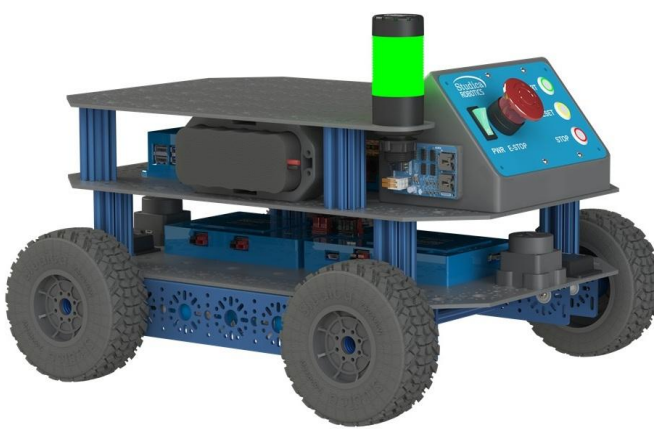

Part # 70215

WorldSkills Autonomous Mobile Robotics LYON to FULL

Item	Part #	Image	Pack Cont's	In Kit
ELECTRONICS				
High-Current Power Distribution Board	70028		1	1
Robotics Toolbox	70056		1	1
LED Light Tower	70113		1	1

Light Tower Cable for BASE Robot	70113CBL		1	1
LED Light Tower Mount	70113BM		1	1
Fuse Pack for HCPDB	70128		1	1
Combination Wrench, 8mm	70139		1	1
Parsec Distance Sensor	70149		1	2
Cobra Line Follower Sensor V3	70150		1	1
Titan Quad Motor Controller	70152		1	1
Power Control Panel V2	70171		1	1
Control Panel Mount	70171CPM		1	1
T-Mini Lidar Kit	70499		1	2
Maverick Hex Planetary Gearbox Motor w/Encoder (19.2:1 Ratio Gearbox)	75001-192		1	4
Maverick Motor with Planetary Gearbox 26.9:1, Encoder, & 6mm Hex-Shaft	75001-269		1	2
Maverick Hex Planetary Gearbox Motor w/Encoder (50.9:1 Ratio gearbox)	75001-509		1	4
Maverick Motor with Planetary Gearbox 71.2:1, Encoder, & 6mm Hex-Shaft	75001-712		1	1
Maverick Motor with Planetary Gearbox 99.5:1, Encoder, & 6mm Hex-Shaft	75001-995		1	1
Servo Manager	75016		1	1
Cypher MAX Through Bore Encoder	75051		1	4
Battery Mount & Strap	76090		1	2
4 in 1 WS500 Screwdriver	90202		1	1