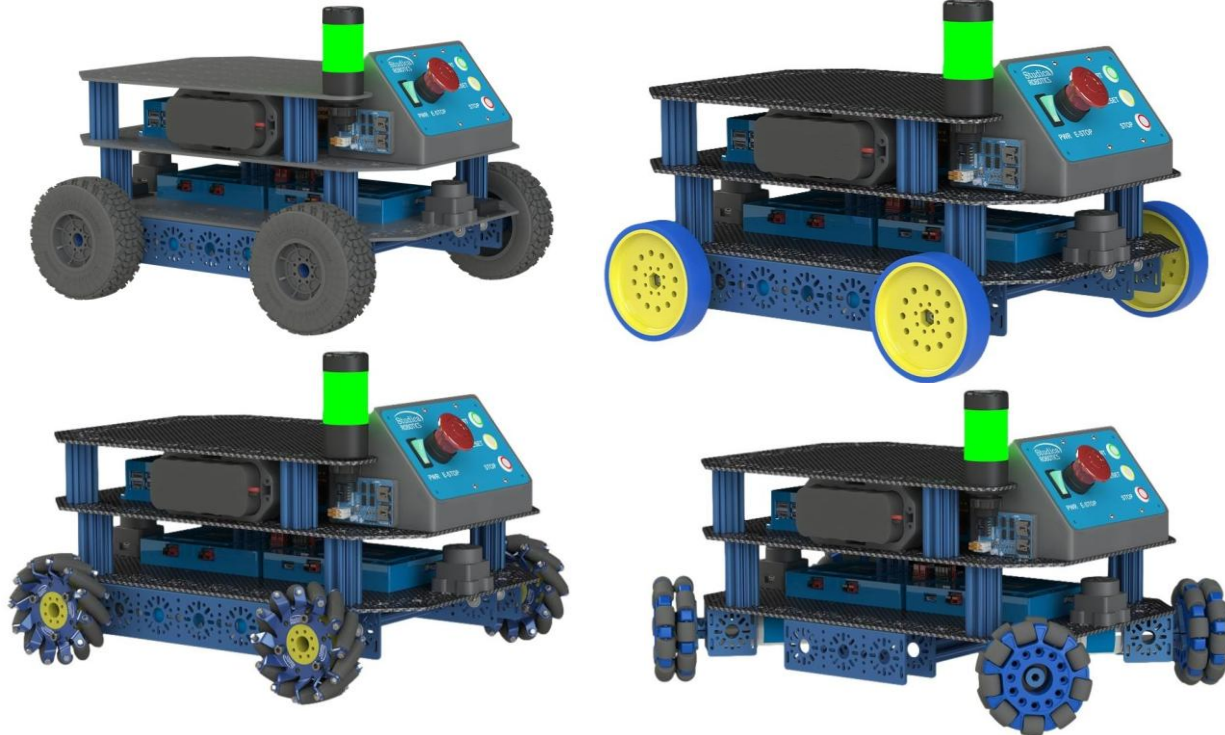

Part # 70216

Worldskills Autonomous Mobile Robotics Lyon to BASE Upgrade

Item	Part #	Image	Pack Cont's	In Kit
ELECTRONICS				
High-Current Power Distribution Board	70028		1	1
Robotics Toolbox	70056		1	1
LED Light Tower	70113		1	1
Light Tower Cable for BASE Robot	70113CBL		1	1
LED Light Tower Mount	70113BM		1	1
Fuse Pack for HCPDB	70128		1	1
Combination Wrench, 8mm	70139		1	1
Titan Quad Motor Controller	70152		1	1
Power Control Panel V2	70171		1	1
Control Panel Mount	70171CPM		1	1

T-Mini Lidar Kit	70499		1	2
Maverick Hex Planetary Gearbox Motor w/Encoder (19.2:1 Ratio Gearbox)	75001-192		1	4
Maverick Hex Planetary Gearbox Motor w/Encoder (50.9:1 Ratio gearbox)	75001-509		1	4
Battery Mount & Strap	76090		1	2
4 in 1 WS500 Screwdriver	90202		1	1
U-Channel & Extrusions				
192mm T-Slot Extrusion	76125		1	2
64mm T-Slot Extrusion	76129		1	8
Mounting Plates				
Robot Base Plate B(432mm x 336mm x 3mm)	73998		1	2
Robot Base Plate T(432mm x 336mm x 3mm)	73999		1	1
Clover Motor Mount	76137		1	4
Axles, Slides, Rack & Pinion				
6mm x 70mm Hex-Shaft (6 pack)	76160H-6		6	1
6mm x 96mm Hex-Shaft (6 pack)	76161H-6		6	1
Screws & Nuts				
Removable Thread Locker	70011		1	1
M3 x 25mm Socket Head Cap Screw (pack of 50)	76214-50		50	1
M3 Stainless Steel Flat Washer (10 pack)	76217		10	5
M3 x 10mm Thread Locking Button Head Hex Drive Screw (10 pack)	76218		10	10
Gears, Sprockets, Pulleys, Belts				
36 Tooth Hex-Shaft Helical Bevel Gear 1 to 1 Set	77224H		2	4
Wheels				
100mm Slim Mecanum Wheel Set (Bearing Rollers, 2 left, 2 right)	76246		4	1
100mm Drive Wheel - 50A - 25mm wide - 1/2" Inner Hex - Blue	76262		1	4