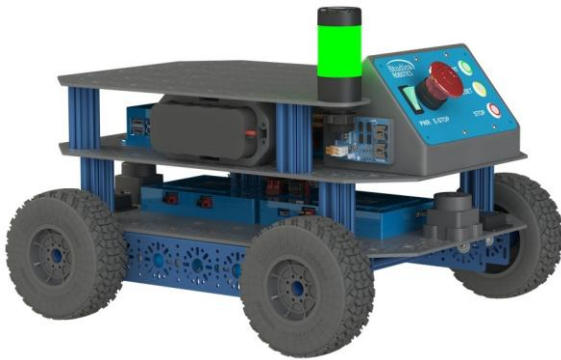

Part # 70212

Worldskills Autonomous Mobile Robotics BASE Collection

Item	Part #	Image	Pack Cont's	In Kit
ELECTRONICS				
Zip Ties, Blue, 150mm (100 pack)	70010		100	1
12V 3,000 mAh NiMH Battery Pack, PP45	70018		1	2
NiMH Battery Pack Charger, PP45	70019		1	1
High-Current Power Distribution Board	70028		1	1
Robotics Toolbox	70056		1	1
Remote Control Device - USB & Bluetooth	70112		1	1

LED Light Tower	70113		1	1
Light Tower PCB Mount	70113PCBM		1	1
Fuse Pack for HCPDB	70128		1	1
Combination Wrench, 8mm	70139		1	1
2.5mm Hex Ball End Screwdriver	70142		1	1
Hex Key Metric 7 Piece Set (1.5, 2, 2.5, 3, 4, 5, 6)	70144-7		1	1
Combination Wrench, 5.5mm	70145		1	1
Titan Quad Motor Controller	70152		1	2
Power Control Panel V2	70171		1	1
Control Panel Mount	70171CPM		1	1
VMX2 Robotics Controller	70174		1	1
T-Mini Lidar Kit	70499		1	2
Maverick Hex Planetary Gearbox Motor w/Encoder (19.2:1 Ratio Gearbox)	75001-192		1	4
Maverick Hex Planetary Gearbox Motor w/Encoder (50.9:1 Ratio gearbox)	75001-509		1	4
Battery Mount & Strap	76090		1	2
4 in 1 WS500 Screwdriver	90202		1	1