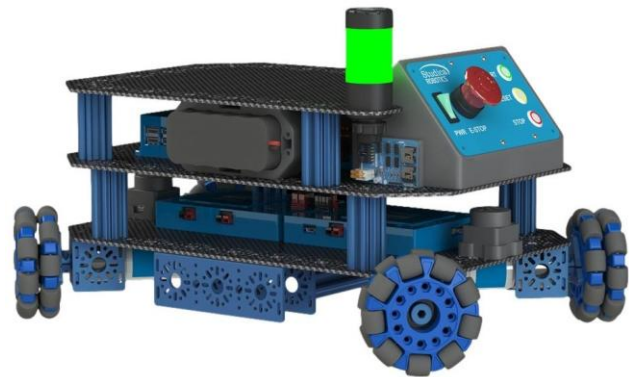

Part # 70212

Worldskills Autonomous Mobile Robotics BASE Collection

Item	Part #	Image	Pack Cont's	In Kit
ELECTRONICS				
Zip Ties, Blue, 150mm (100 pack)	70010		100	1
12V 3,000 mAh NiMH Battery Pack, PP45	70018		1	2
NiMH Battery Pack Charger, PP45	70019		1	1
High-Current Power Distribution Board	70028		1	1
Robotics Toolbox	70056		1	1
Remote Control Device - USB & Bluetooth	70112		1	1

LED Light Tower	70113		1	1
Light Tower PCB Mount	70113PCBM		1	1
Fuse Pack for HCPDB	70128		1	1
Combination Wrench, 8mm	70139		1	1
2.5mm Hex Ball End Screwdriver	70142		1	1
Hex Key Metric 7 Piece Set (1.5, 2, 2.5, 3, 4, 5, 6)	70144-7		1	1
Combination Wrench, 5.5mm	70145		1	1
Titan Quad Motor Controller	70152		1	2
Power Control Panel V2	70171		1	1
Control Panel Mount	70171CPM		1	1
VMX2 Robotics Controller	70174		1	1
T-Mini Lidar Kit	70499		1	2
Maverick Hex Planetary Gearbox Motor w/Encoder (19.2:1 Ratio Gearbox)	75001-192		1	4
Maverick Hex Planetary Gearbox Motor w/Encoder (50.9:1 Ratio gearbox)	75001-509		1	4
Battery Mount & Strap	76090		1	2
4 in 1 WS500 Screwdriver	90202		1	1