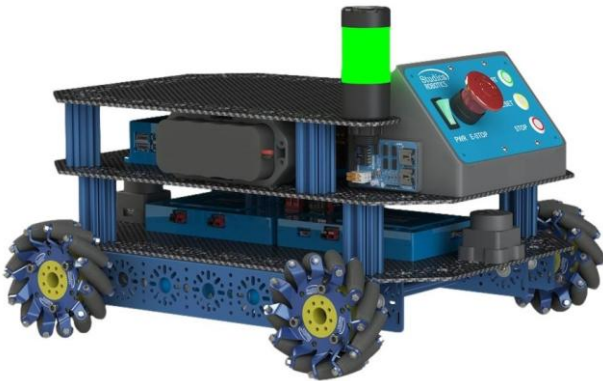

Part # 70212

Worldskills Autonomous Mobile Robotics BASE Collection

Item	Part #	Image	Pack Cont's	In Kit
ELECTRONICS				
Zip Ties, Blue, 150mm (100 pack)	70010		100	1
12V 3,000 mAh NiMH Battery Pack, PP45	70018		1	2
NiMH Battery Pack Charger, PP45	70019		1	1
High-Current Power Distribution Board	70028		1	1
Robotics Toolbox	70056		1	1
Remote Control Device - USB & Bluetooth	70112		1	1

LED Light Tower	70113		1	1
Light Tower PCB Mount	70113PCBM		1	1
Fuse Pack for HCPDB	70128		1	1
Combination Wrench, 8mm	70139		1	1
2.5mm Hex Ball End Screwdriver	70142		1	1
Hex Key Metric 7 Piece Set (1.5, 2, 2.5, 3, 4, 5, 6)	70144-7		1	1
Combination Wrench, 5.5mm	70145		1	1
Titan Quad Motor Controller	70152		1	2
Power Control Panel V2	70171		1	1
Control Panel Mount	70171CPM		1	1
VMX2 Robotics Controller	70174		1	1
T-Mini Lidar Kit	70499		1	2
Maverick Hex Planetary Gearbox Motor w/Encoder (19.2:1 Ratio Gearbox)	75001-192		1	4
Maverick Hex Planetary Gearbox Motor w/Encoder (50.9:1 Ratio gearbox)	75001-509		1	4
Battery Mount & Strap	76090		1	2
4 in 1 WS500 Screwdriver	90202		1	1