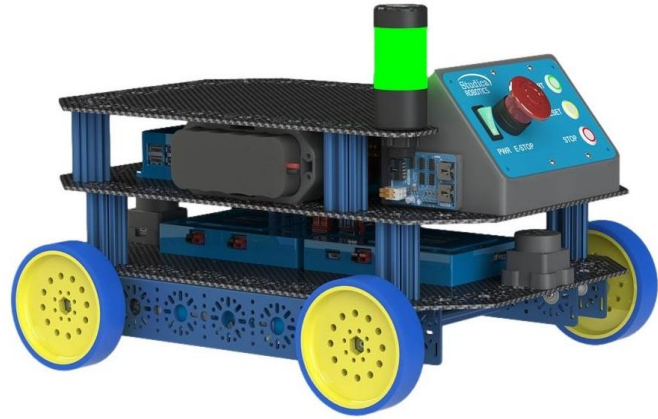

Part # 70212

Worldskills Autonomous Mobile Robotics BASE Collection

Item	Part #	Image	Pack Cont's	In Kit
ELECTRONICS				
Zip Ties, Blue, 150mm (100 pack)	70010		100	1
12V 3,000 mAh NiMH Battery Pack, PP45	70018		1	2
NiMH Battery Pack Charger, PP45	70019		1	1
High-Current Power Distribution Board	70028		1	1
Robotics Toolbox	70056		1	1
Remote Control Device - USB & Bluetooth	70112		1	1

LED Light Tower	70113		1	1
Light Tower PCB Mount	70113PCBM		1	1
Fuse Pack for HCPDB	70128		1	1
Combination Wrench, 8mm	70139		1	1
2.5mm Hex Ball End Screwdriver	70142		1	1
Hex Key Metric 7 Piece Set (1.5, 2, 2.5, 3, 4, 5, 6)	70144-7		1	1
Combination Wrench, 5.5mm	70145		1	1
Titan Quad Motor Controller	70152		1	2
Power Control Panel V2	70171		1	1
Control Panel Mount	70171CPM		1	1
VMX2 Robotics Controller	70174		1	1
T-Mini Lidar Kit	70499		1	2
Maverick Hex Planetary Gearbox Motor w/Encoder (19.2:1 Ratio Gearbox)	75001-192		1	4
Maverick Hex Planetary Gearbox Motor w/Encoder (50.9:1 Ratio gearbox)	75001-509		1	4
Battery Mount & Strap	76090		1	2
4 in 1 WS500 Screwdriver	90202		1	1